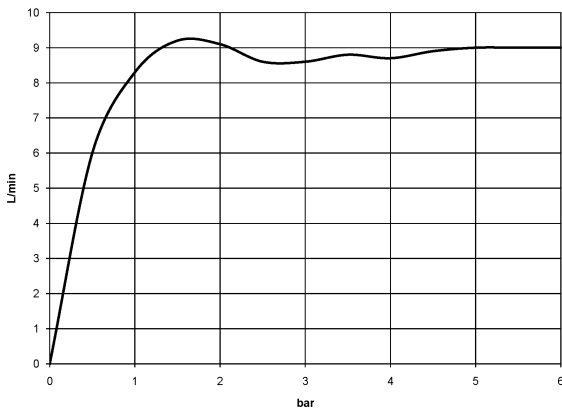

28 002 978

- Three settings: COMPACT RAIN, COMPACT SOFT FLOW, COMPACT AQUAPRESSURE FLOW, max. flow rate 6.8 l/min (at 3 bar)
- with anti-scale system
- spray head Ø 95mm
- 1/2" connection
- This product can help a building meet the requirements of Green Building Rating Systems, e.g. LEED®, BREEAM®, DGNB

Intrinsic protection against back flow.

	Durabronss (23kt Gold)	28 002 978-09 0050
	Chrome	28 002 978-00 0050
	Brushed Platinum	28 002 978-06 0050
	Platinum	28 002 978-08 0050
	Brushed Durabronss (23kt Gold)	28 002 978-28 0050
	Brushed Chrome	28 002 978-93 0050
	Brushed Dark Platinum	28 002 978-99 0050

28 002 978

mm [inches]

Flow rate chart

Spare parts list

No.	Item Number	Name	Quantity used	Delivery time
1	09 21 02 115 90	cap	1	2
2	09 23 01 039 90	sieve	1	2
3	04 12 11 071 00 90	shower	1	2
4	09 30 09 022 90	key	1	2